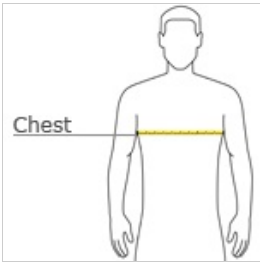

# Essential T-Shirt PC61

A year-round essential, our best-selling t-shirt has been voted "most popular" by groups, teams, clubs and schools across America.

- Heavyweight 6.1-ounce, 100% soft spun cotton
- 1x1 rib knit collar
- Shoulder-to-shoulder taping
- Coverseamed neck
- Double-needle sleeves and hem
- Ash is 98/2 cotton/poly
- Athletic Heather is 90/10 cotton/poly
- Dark Heather Grey is 50/50 cotton/poly

### HOW TO MEASURE

#### CHEST

With arms down at sides, measure around the upper body, under arms and over the fullest part of the chest.