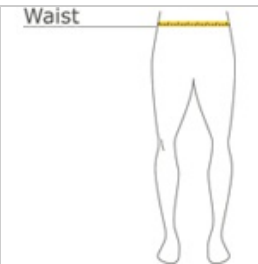

Youth Sweatpant PC90YP

A sporty essential, priced to please.

- 7.8-ounce, 50/50 cotton/poly fleece
- Air jet yarn for a soft, pill-resistant finish
- Four-needle waistband
- No drawstring at waist
- Side seamed
- Double-needle cuffs

front

back

HOW TO MEASURE

WAIST

Measure waist at the height pants are normally worn, and keep tape comfortably loose.

SIZE CHART

	XS	S	M	L	XL
Waist	24-26	26-28	28-30	30-32	32-34
Size	4	6/8	10/12	14/16	18/20